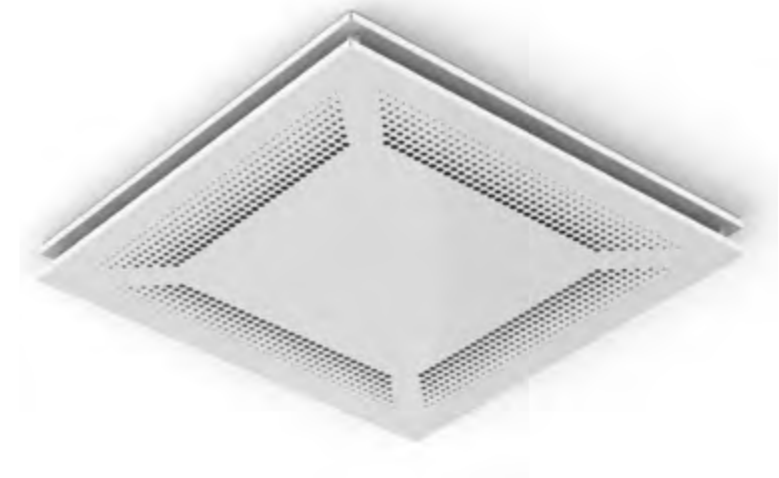

2/S9
v 3.3 (en)

CEILING DIFFUSER

KDP, ODP

ODP

- Ceiling diffuser for room heights from 2,3 to 4m.
- Frame made out of steel sheet, standard RAL 9010
- Suitable for horizontal supply of cooled air
- Easy face plate removal
- Easy slot width adjustment (10, 20, 30mm)

KDP

- Ceiling diffuser for room heights from 2,3 to 4m.
- Frame made out of steel sheet, standard RAL 9010
- Suitable for horizontal supply of cooled air
- Easy face plate removal
- Easy slot width adjustment (10, 20, 30mm)