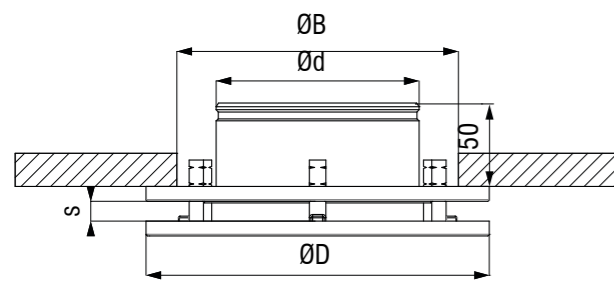

2/S9
v 3.3 (en)

CEILING DIFFUSER

KDP, ODP

ODP

- Ceiling diffuser for room heights from 2,3 to 4m.
- Frame made out of steel sheet, standard RAL 9010
- Suitable for horizontal supply of cooled air
- Easy face plate removal
- Easy slot width adjustment (10, 20, 30mm)

Options

- RAL...
- Plenum box
- Various perforation (-E)

Dimensions

ODP	ØD	Ød	ØB	s
125	210	125	190	10, 20, 30
160	250	160	227	10, 20, 30
200	350	200	327	10, 20, 30
250	450	250	427	10, 20, 30
315	550	315	527	10, 20, 30

KDP

- Ceiling diffuser for room heights from 2,3 to 4m.
- Frame made out of steel sheet, standard RAL 9010
- Suitable for horizontal supply of cooled air
- Easy face plate removal
- Easy slot width adjustment (10, 20, 30mm)