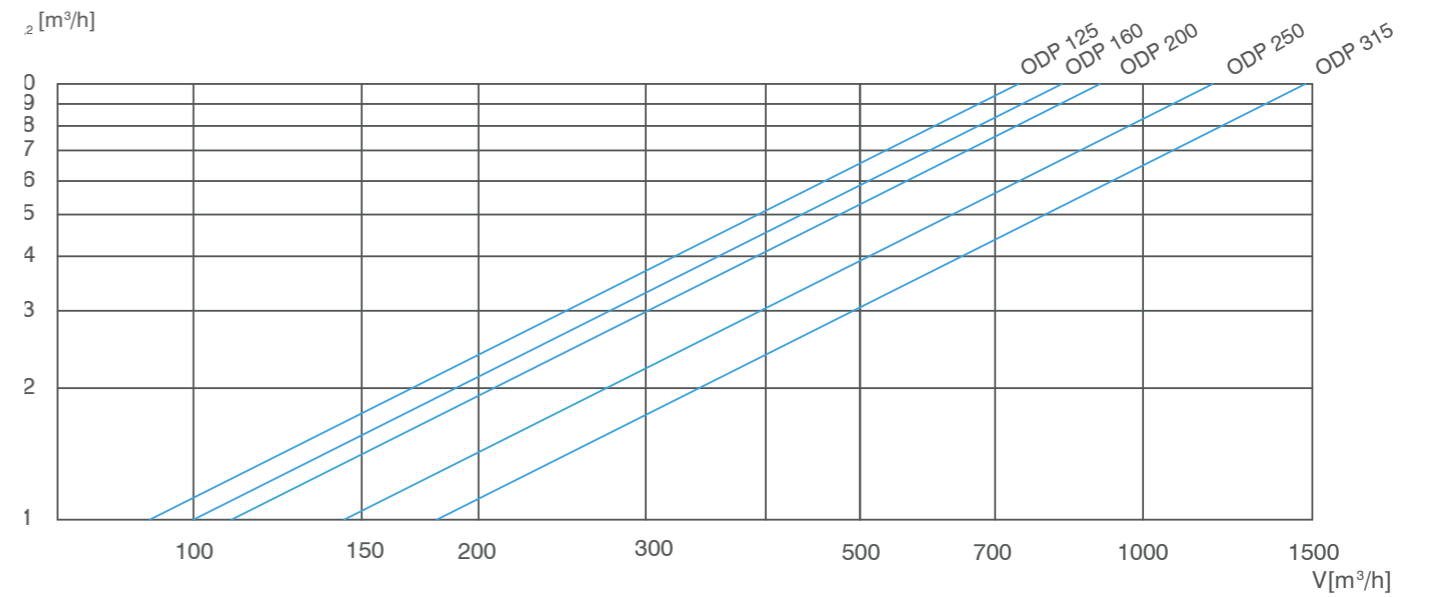

Selection diagram