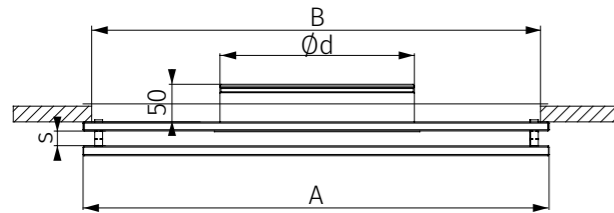

2/S9
v 3.3 (en)

CEILING DIFFUSER

KDP, ODP

ODP

- Ceiling diffuser for room heights from 2,3 to 4m.
- Frame made out of steel sheet, standard RAL 9010
- Suitable for horizontal supply of cooled air
- Easy face plate removal
- Easy slot width adjustment (10, 20, 30mm)

Selection diagram

Pressure drop and sound power level

Ordering key

Ceiling diffuser **ODP - E - 250**
 Perforated plate (standard)
 -E - without perforation
 Size

*Ordering key for Plenum box on page 184
 **Only plenum box UPK2 and UPK3

KDP

- Ceiling diffuser for room heights from 2,3 to 4m.
- Frame made out of steel sheet, standard RAL 9010
- Suitable for horizontal supply of cooled air
- Easy face plate removal
- Easy slot width adjustment (10, 20, 30mm)

Options

- RAL...
- Plenum box
- Square perforation (-PP)

Dimensions

KDP	A	Ød	ØB	s
125	395	125	210	10, 20, 30
160	395	160	270	10, 20, 30
200	395	200	375	10, 20, 30
250	595	250	370	10, 20, 30
315	595	315	575	10, 20, 30