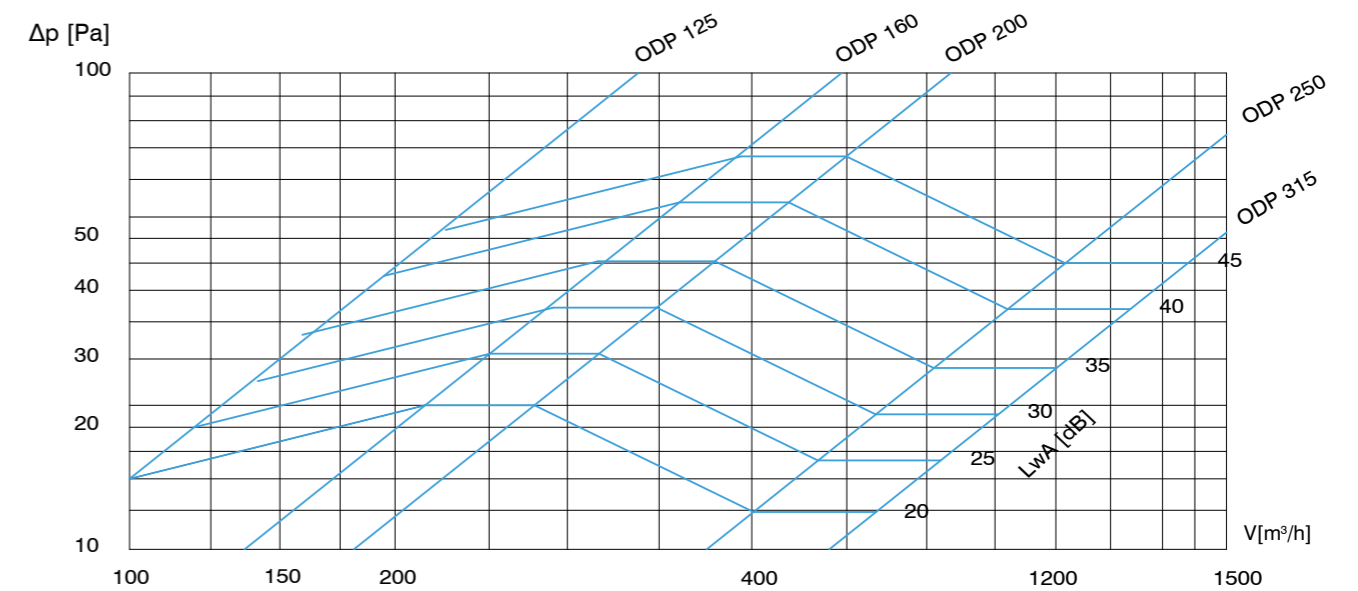

Pressure drop and sound power level

Ordering key

Ceiling diffuser   **ODP - E - 250**
Perforated plate (standard)
-E - without perforation
Size

*Ordering key for Plenum box on page 184
**Only plenum box UPK2 and UPK3