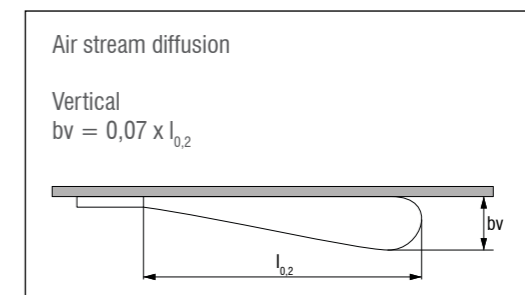

KDP

- Ceiling diffuser for room heights from 2,3 to 4m.
- Frame made out of steel sheet, standard RAL 9010
- Suitable for horizontal supply of cooled air
- Easy face plate removal
- Easy slot width adjustment (10, 20, 30mm)