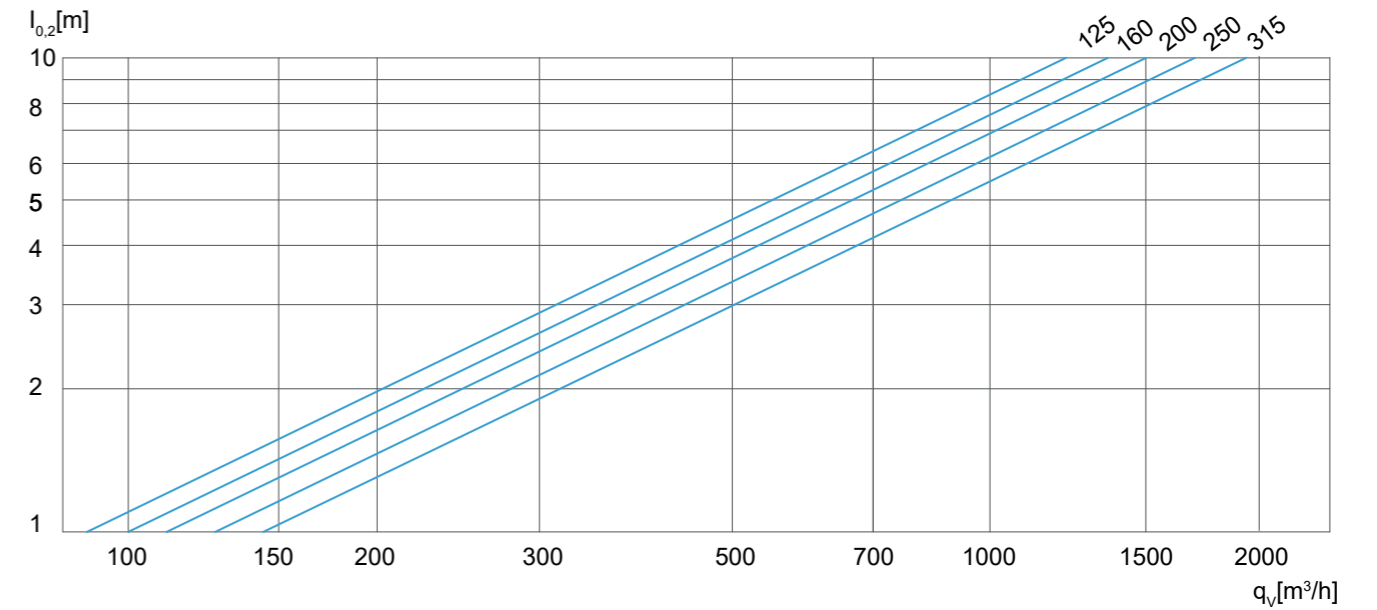

Selection diagram