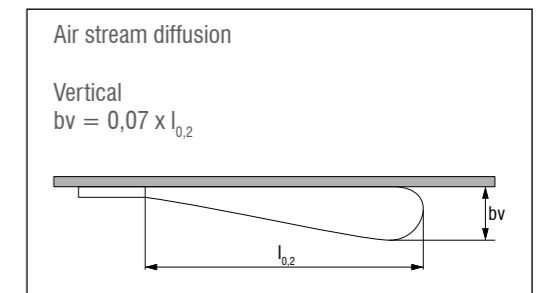

Selection diagram

Pressure drop and sound power level

Ordering key

Ceiling diffuser	KDP	-A	-600	-250
A - round perforation				
E - without perforation				
PP - square perforation				
PPA - square perforation around perimeter				
PE - full square perforation				
Size				
Connection				