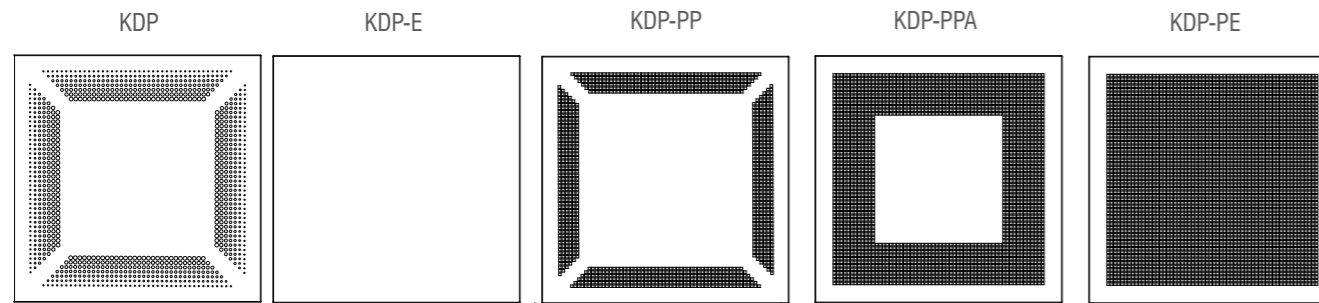

2/S9
v 3.3 (en)

CEILING DIFFUSER

KDP, ODP

ODP

- Ceiling diffuser for room heights from 2,3 to 4m.
- Frame made out of steel sheet, standard RAL 9010
- Suitable for horizontal supply of cooled air
- Easy face plate removal
- Easy slot width adjustment (10, 20, 30mm)

KDP

- Ceiling diffuser for room heights from 2,3 to 4m.
- Frame made out of steel sheet, standard RAL 9010
- Suitable for horizontal supply of cooled air
- Easy face plate removal
- Easy slot width adjustment (10, 20, 30mm)

Options

- RAL...
- Plenum box
- Square perforation (-PP)

Dimensions

KDP	A	Ød	ØB	s
125	395	125	210	10, 20, 30
160	395	160	270	10, 20, 30
200	395	200	375	10, 20, 30
250	595	250	370	10, 20, 30
315	595	315	575	10, 20, 30