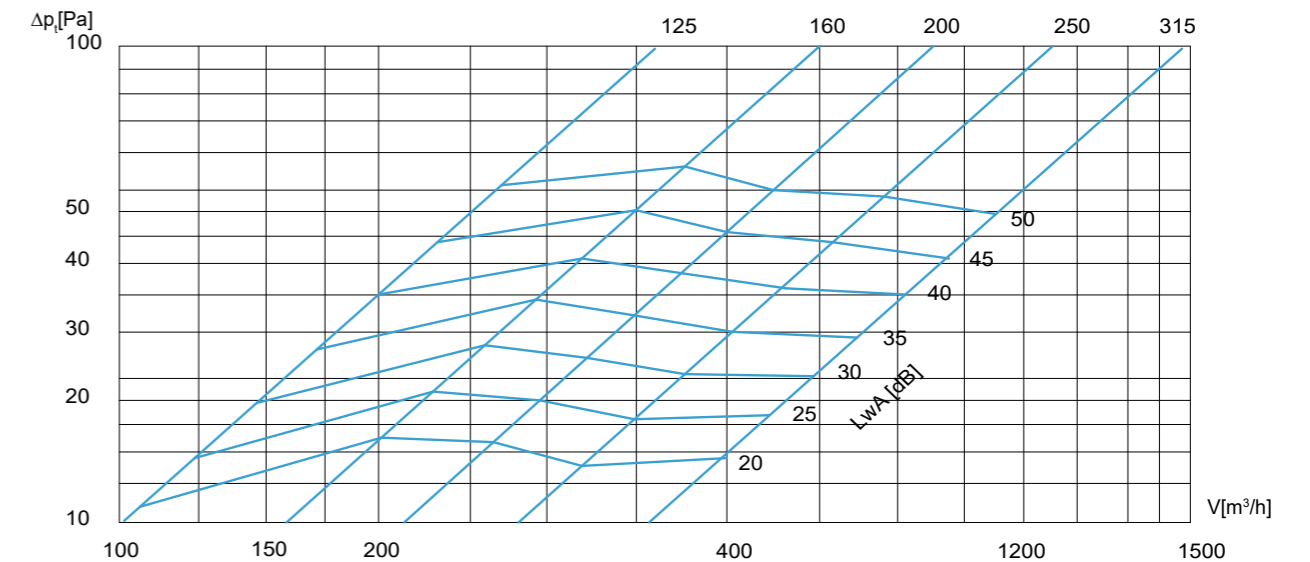

Pressure drop and sound power level

Ordering key

Ceiling diffuser	KDP	-A	-600	-250
A - round perforation				
E - without perforation				
PP - square perforation				
PPA - square perforation around perimeter				
PE - full square perforation				
Size				
Connection